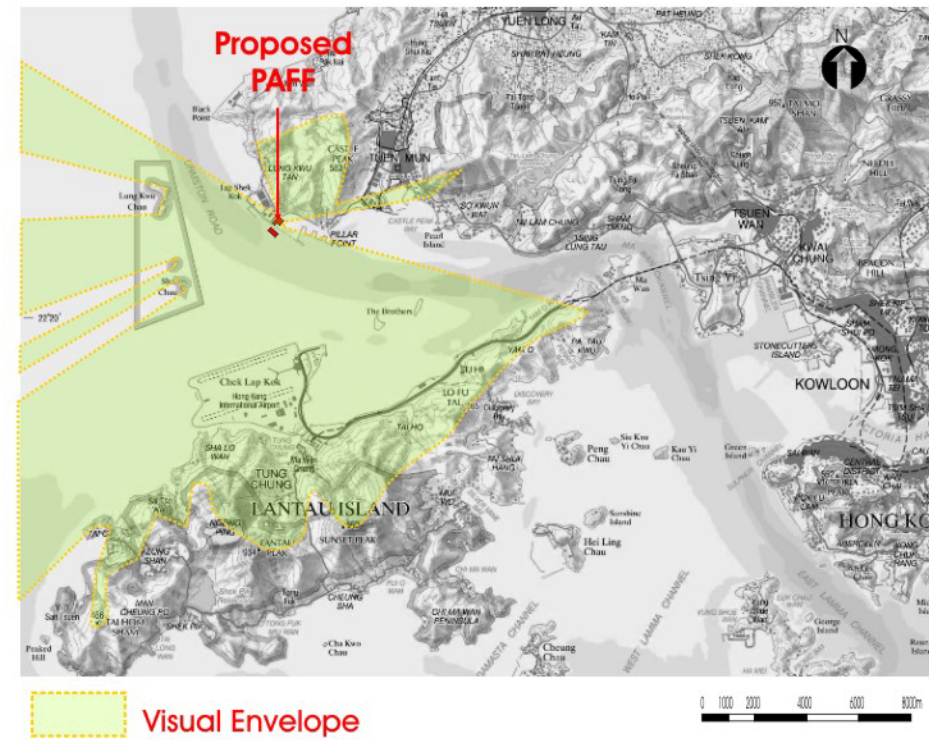

**Table 8.7 Selected Views form the Nearest Residential Blocks:**

Vpt. Options	Name	Nature of Viewer Group	Distance to Proposed Works	Type of view
Vpt. A1	Lung Kwu Tan	Residents + Visitors	over 1700m	Obstructed Views toward the site, blocked by Tap Shek Kok and Castle Peak Power Station.
Vpt. A2	Melody Garden near Butterfly Beach	Residents + Visitors	over 3600m	Obstructed/ Elevated Views toward the site, blocked by natural topography.
Vpt. A3	Tuen Mun Ferry Pier Residential Blocks Miami Beach Tower	Residents	over 4000m	Obstructed/ Elevated Views toward the site, blocked by natural topography and River Trade Terminal.

Refer to LVIA Section 8.4.2.10

vpt A1: Lung Kwu Beach

vpt A2: Melody Garden

vpt A3: Miami Beach Tower